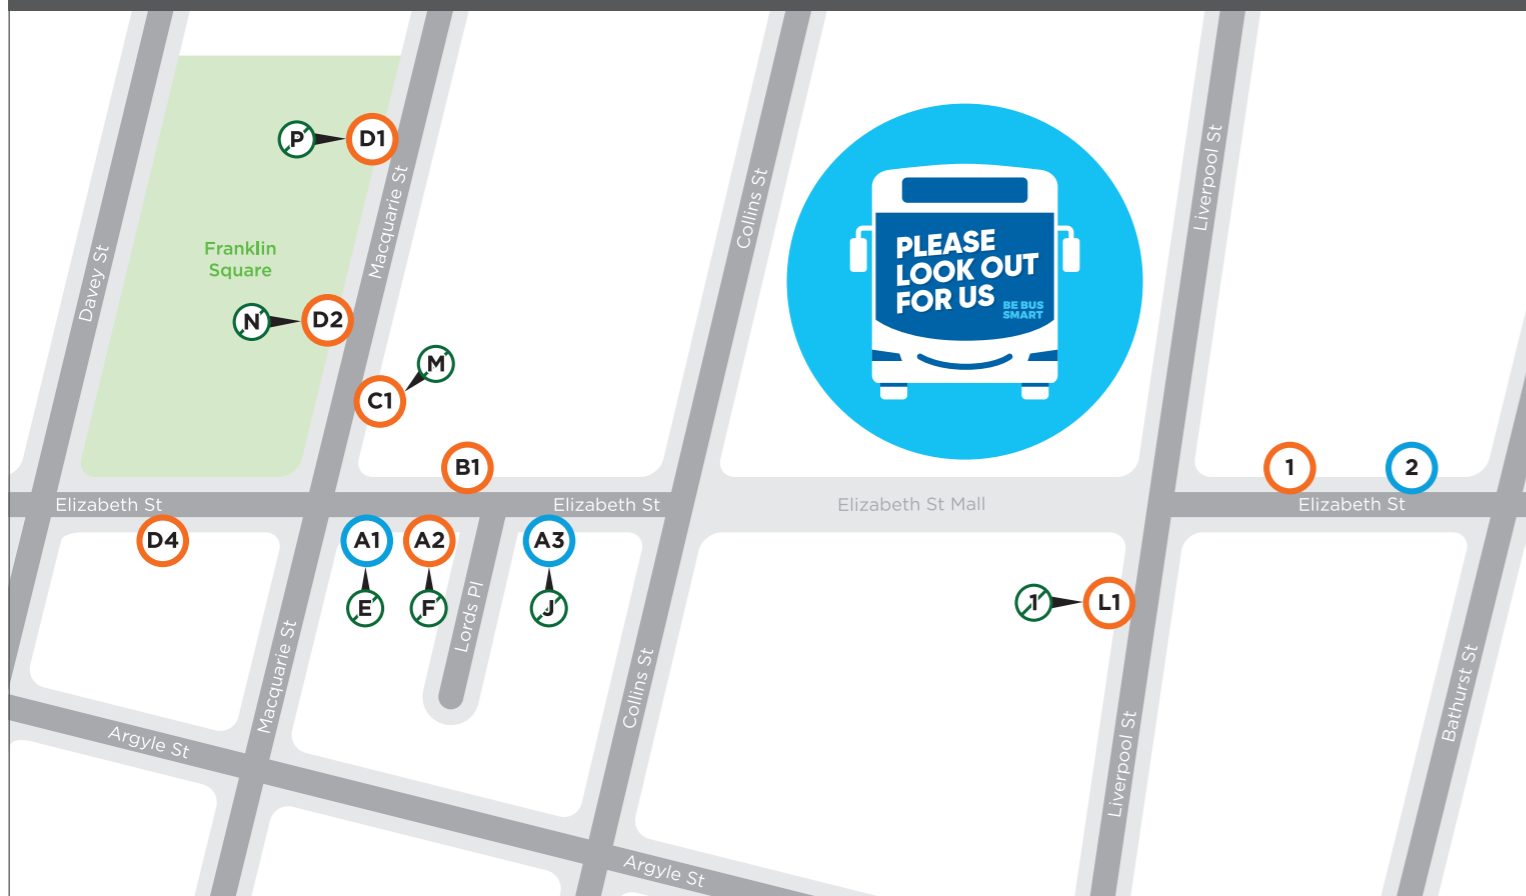

The new look Hobart City Interchange is launching 11 October 2020.

Hobart City Interchange Map

Bus stop changes

Current stop	New stop
E	A1
F	A2
J	A3
M	C1
N	D2
P	D1
1 (76 Liverpool Street)	L1
Elizabeth Street opposite Franklin Square	D4
(new stop added)	B1

What's changing?

- Bus stops are being renamed and a new stop has been added. See table.
- **West Hobart/Mount Stuart** buses will no longer leave from the Hobart Bus Mall, and now depart from Liverpool Street at **L1**.
- **Lenah Valley/Florence Heights/Springfield** buses are moving back to the Hobart Bus Mall, and leaving from a new stop **B1**. You can still catch your bus from Stop **1** Elizabeth Street.
- **Bus stop near Town Hall on Elizabeth Street** to be named **D4**.
- **Remember to look out for buses** - buses will be travelling both directions in the Hobart Bus Mall again, so look left and right when crossing the bus mall.

DESTINATION	STOP
Acton Park	A3 C1
Austins Ferry	A1 A2 2
Bellerive	A3 C1
Berriedale	A1 A2 2
Bicheno	D4
Blackmans Bay	D1
Bonnet Hill	D1
Bridgewater	A1 A2 2
Brighton	A2
Buckland	D4
Cambridge	C1 D4
Campania	D4
Carlton	D4
Chigwell	A1 A2 2
Claremont	A1 A2 2
Clarendon Vale	A3
Clifton Beach	A3
Copping	D4
Cradoc	D1
Cremorne	A3

DESTINATION	STOP
Cygnets	D1
Dodges Ferry	D4
Dover	D1
Dulcot	D4
Dunalley	D4
Dynnyrne	D2
Eaglehawk Neck	D4
Fern Tree	D2
Forcett	D4
Franklin	D1
Gagebrook	A1 A2 2
Geeveston	D1
Geilston Bay	A3
Glenorchy	A1 A2 B1 C1 1 2
Goodwood	C1
Gordon	D1
Granton	A1 A2 2
Herdsman's Cove	A1 A2 2
Howden	D1
Howrah	A3 C1

DESTINATION	STOP
Huntingfield	D1
Huonville	D1
Kettering	D1
Kingston	D1
Kingston Beach	D1
Lauderdale	A3
Lenah Valley	B1 1
Lewisham	D4
Lindisfarne	A3
Longley	D1
Lutana	C1
Margate	D1
Middleton	D1
Midway Point	D4
Montagu Bay	C1
Montrose	A1 A2 2
Moonah	A1 A2 B1 C1 1 2
Mornington	C1
Mount Nelson	D2
Mount Stuart	L1

DESTINATION	STOP
New Norfolk	A1 A2 2
New Town	A1 B1 C1 1 2
North Hobart	A1 B1 C1 L1 1 2
Nubeena	D4
Oakdowns	A3
Old Beach	A2
Opossum Bay	A3
Orford	D4
Orielton	D4
Otago	A2
Port Arthur	D4
Ranelagh	D1
Richmond	D4
Risdon Vale	A3
Roches Beach	A3
Rokeby	A3
Rose Bay	A3
Rosetta	A1 A2 2
Rosny	C1
Rosny Park	A3 C1 D4

DESTINATION	STOP
Sandfly	D1
Sandford	A3
Sandy Bay	D1 D2
Seven Mile Beach	A3 C1
Snug	D1
Sorell	D4
Sorell Creek	A1 A2 2
South Arm	A3
South Hobart	D2
Surges Bay	D1
Swansea	D4
Taranna	D4
Taroona	D1
Tolmans Hill	D2
Tranmere	A3
Triabunna	D4
Warrane	C1 D4
West Hobart	L1
West Moonah	B1
Woodbridge	D1