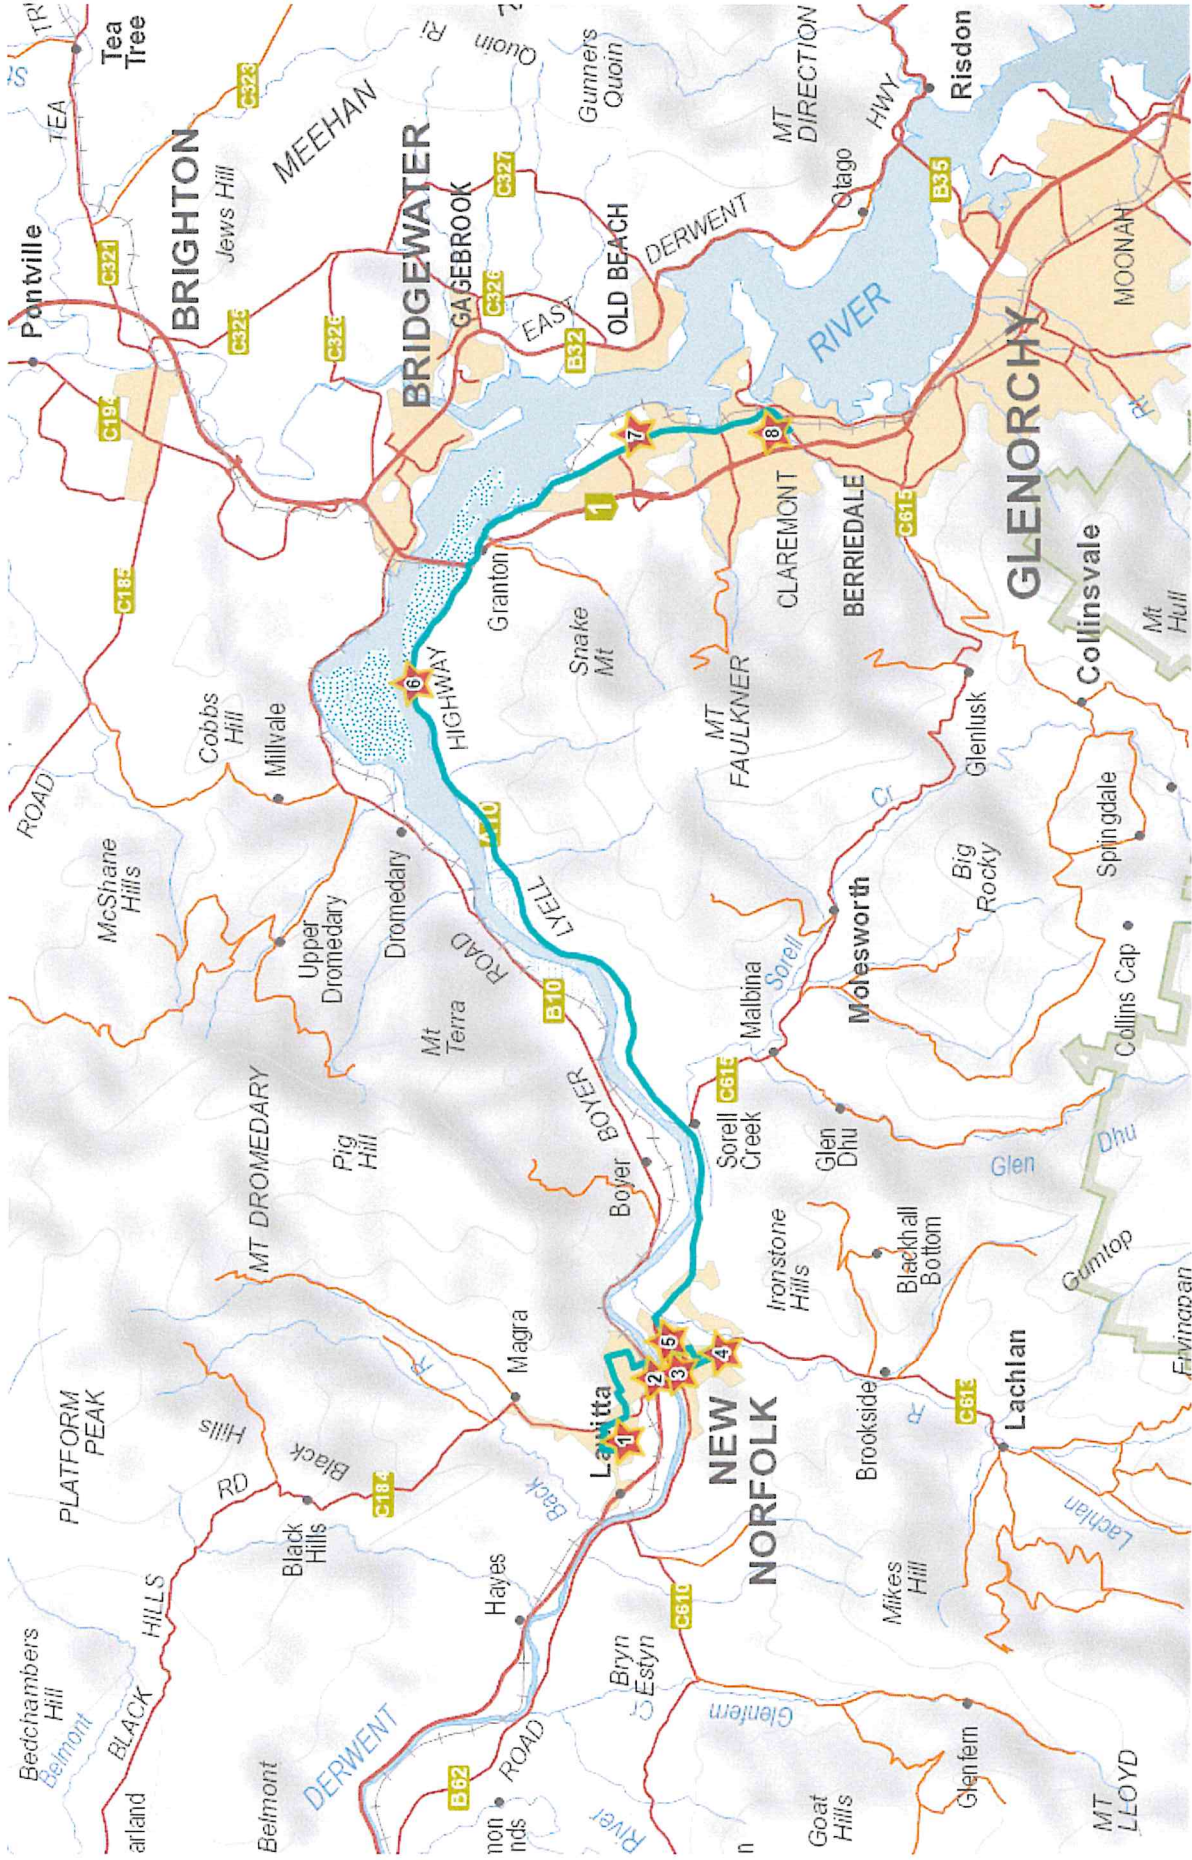

**Approved Timetable: New Norfolk to New Norfolk High, St Virgil's & Claremont College (AM) Weekdays; Schooldays only**

**Trip 2 Important Notes:**

Service picks up students at all stops for New Norfolk High School, St Virgil's College and Claremont College.  
Drops off at listed stops only.

**Trip 2 Stops 1 - 8**

Stop Nos	Stop Location	Stop Time
1	Corner Benjamin Terrace And Phillips Avenue (Fairview Shop)	7:50
2	Toll House Boyer Road	7:58
3	Blair Street Shop	8:00
4	New Norfolk High School	8:05
5	New Norfolk Central Bus Station	8:10
6	Corner Lyell Highway And Rowbottoms Road, Granton	8:25
7	St Virgil's College	8:35
8	Claremont College	8:40

**Approved Timetable: Claremont College & St Virgil's College to New Norfolk (PM) Weekdays; Schooldays only**

**Trip 4 Important Notes:**

☛ Drops off at all stops along the route.

**Trip 4 Stops 1 - 7**

<b>Stop Nos</b>	<b>Stop Location</b>	<b>Stop Time</b>
1	Claremont College	15:15
2	St Virgil's College	15:25
3	Corner Lyell Highway And Rowbottoms Road, Granton	15:30
4	New Norfolk Central Bus Station	15:45
5	Blair Street Shop	15:50
6	Corner Benjamin Terrace And Phillips Avenue (Fairview Shop)	15:55
7	Toll House Boyer Road	16:03

**Approved Route: Trip 2 (AM)**

**Approved Route: Trip 4 (PM)**