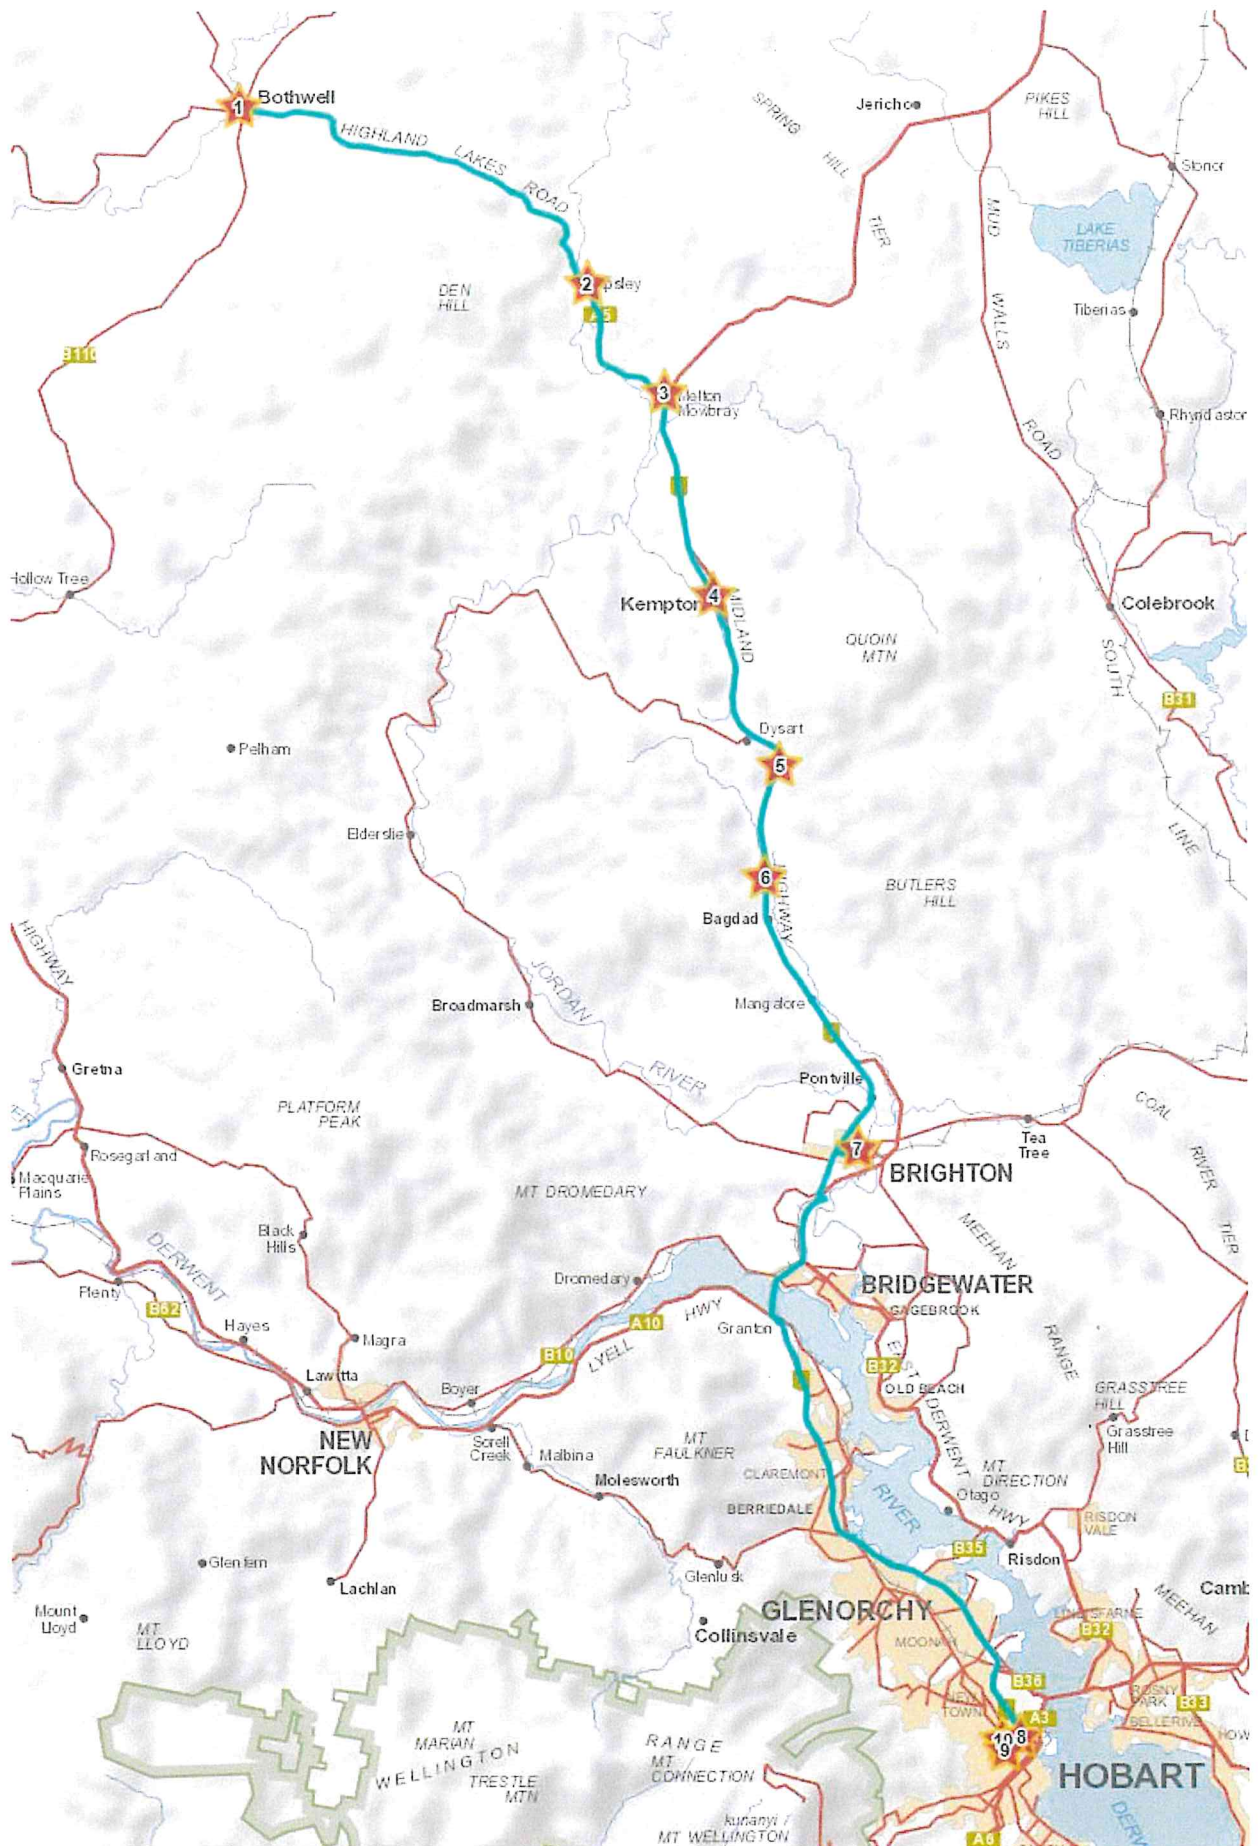

Approved Timetable: Bothwell to Hobart via Brighton Interchange (AM) Weekdays; Schooldays only

Trip 11 Important Notes:

Service picks up all students from Bothwell to Bagdad and transfers to passengers to various School Buses at Brighton Interchange.
Drops off at listed stops only.

Approved Route: Trip 11 (AM)

Approved Timetable: Hobart to Bothwell via Brighton Interchange (PM) Weekdays; Schooldays only

Trip 12 Important Notes:

Picks up at listed stops only.
Drops off as requested from Brighton onwards.

Trip 12 Stops 1 - 16

Stop Nos	Stop Location	Stop Time
1	Tas Tafe Campbell Street (Metro stop outside Office Works)	15:35
2	St Michael's Collegiate School Molle Street	15:45
3	St Marys College Harrington Street	15:50
4	Elizabeth College Warwick Street	15:55
5	Friends School Argyle Street	16:00
6	Corner Brighton & Elderslie Roads (Connects with Elderslie School Bus)	16:25
7	Seymour St, Brighton	16:27
8	Corner Midland Highway And Shene Lane	16:30
9	Corner Midland Highway And Wilsons Road	16:35
10	Bagdad Hall	16:38
11	Heritage Highway Roadhouse, Bagdad	16:41
12	Corner Cliftonvale Road And Dysart Drive	16:45
13	Corner Main Road And Old Hunting Ground Road	16:50
14	Melton Mowbray Hotel - Lay By	17:00
15	Apsley	17:05
16	Patrick Street Bothwell	17:22

Approved Route: Trip 12 (PM)