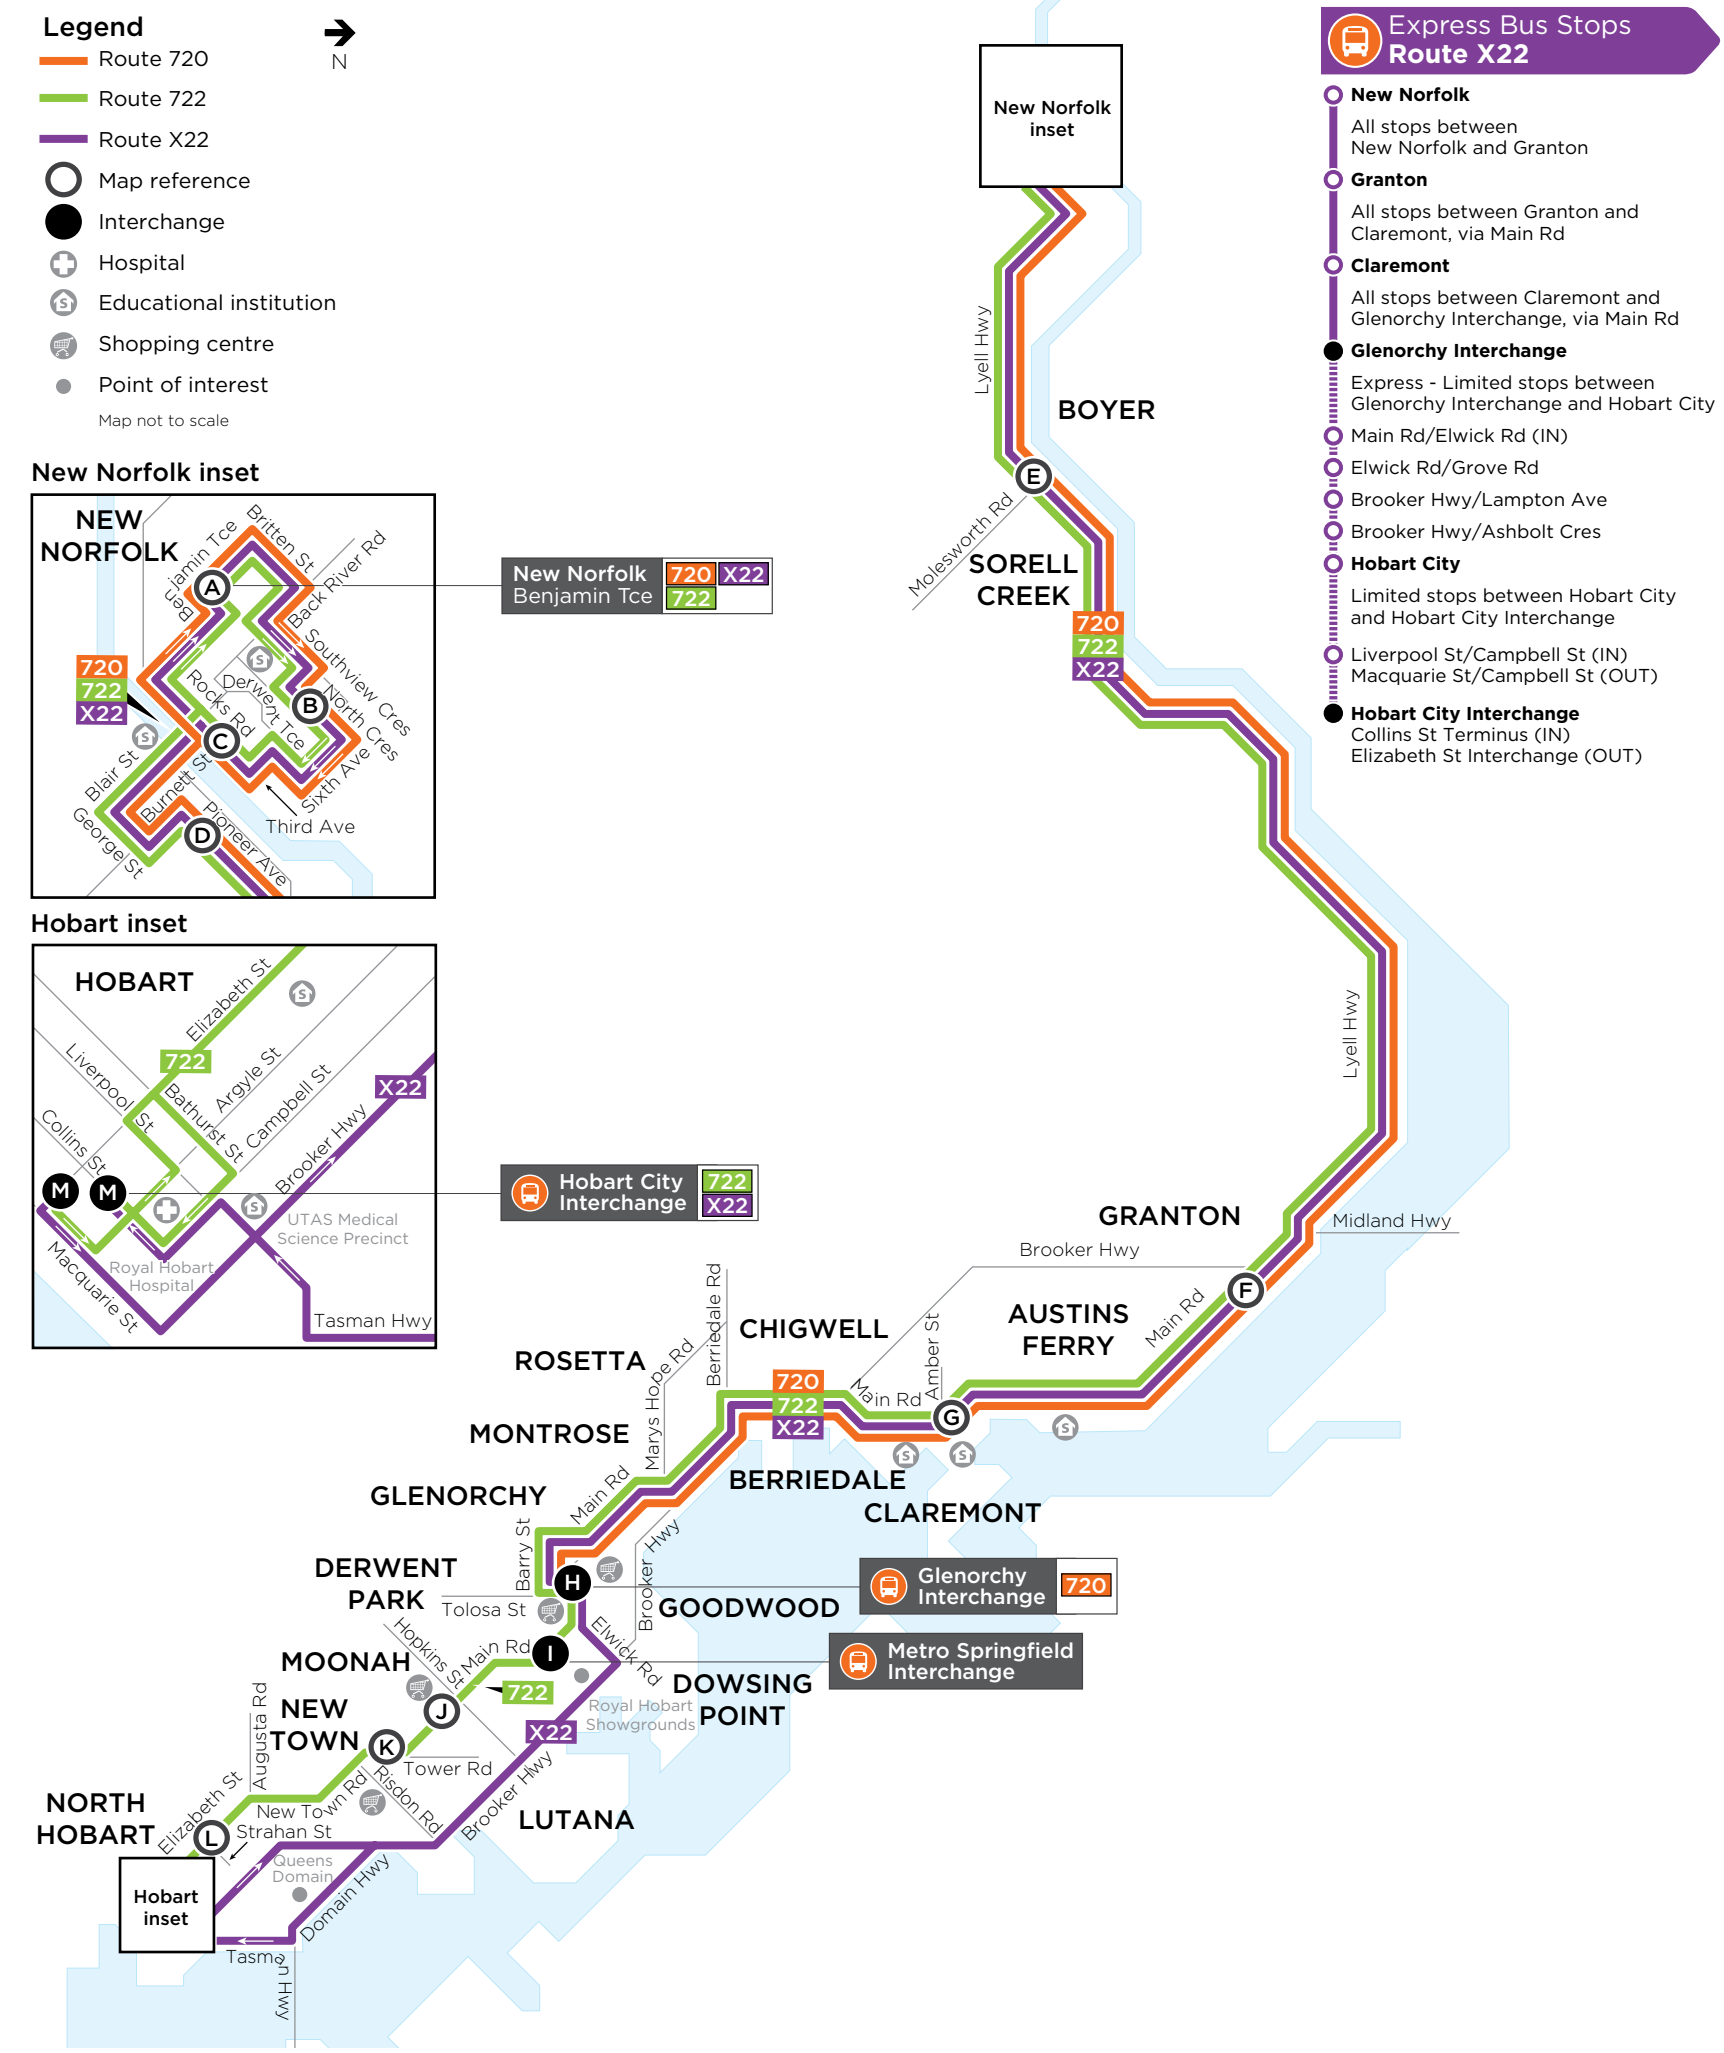

Explanations

- Wheelchair accessible bus
- a Service travels via St Marys College on school days only. Service departs 10 minutes later during school holidays.
- b Service travels via New Norfolk High School on school days only.
- c Service departs from Glenorchy. When travelling from Hobart connect at Glenorchy.
- d Service operates 5 minutes later on school days

Journey continues to

- Hob Hobart City
- Gly Glenorchy